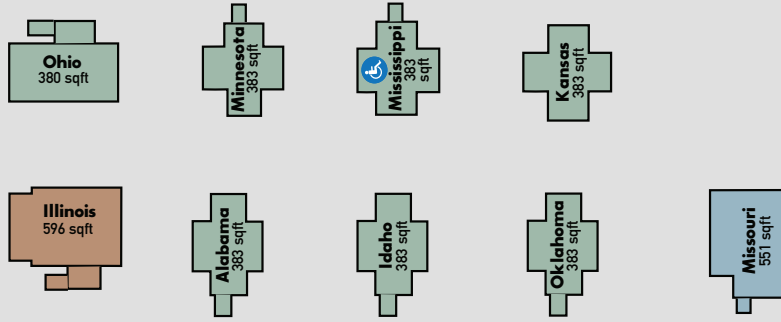

www.alpineresort.com
 920.868.3000
 7715 Alpine Road
 Egg Harbor, WI 54209

ALPINE RESORT

Alpine Lane

First Lane

Alpine Road

MAIN ENTRANCE

Horseshoe Bay Road

Second Lane

Third Lane

Fourth Lane

- 1 Bedroom
- 2 Bedroom
- 3 Bedroom

GOLF COURSE CLUB ROOMS
 ← 5 Suites with King Beds