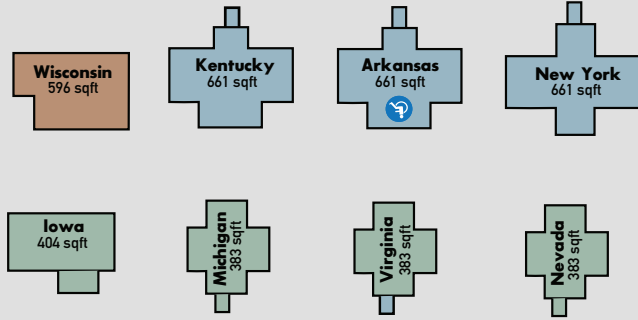

www.alpineresort.com
 920.868.3000
 7715 Alpine Road
 Egg Harbor, WI 54209

ALPINE RESORT

Alpine Lane

First Lane

Alpine Road

MAIN ENTRANCE

Horseshoe Bay Road

Second Lane

Third Lane

Fourth Lane

- 1 Bedroom
- 2 Bedroom
- 3 Bedroom

GOLF COURSE CLUB ROOMS
 ← 5 Suites with King Beds