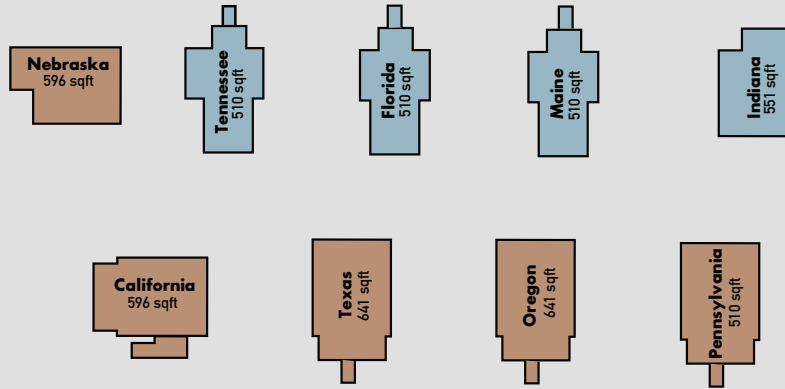

www.alpineresort.com
 920.868.3000
 7715 Alpine Road
 Egg Harbor, WI 54209

ALPINE RESORT

Alpine Lane

First Lane

Alpine Road

MAIN ENTRANCE

Horseshoe Bay Road

Second Lane

Third Lane

Fourth Lane

- 1 Bedroom
- 2 Bedroom
- 3 Bedroom

GOLF COURSE CLUB ROOMS
 ← 5 Suites with King Beds